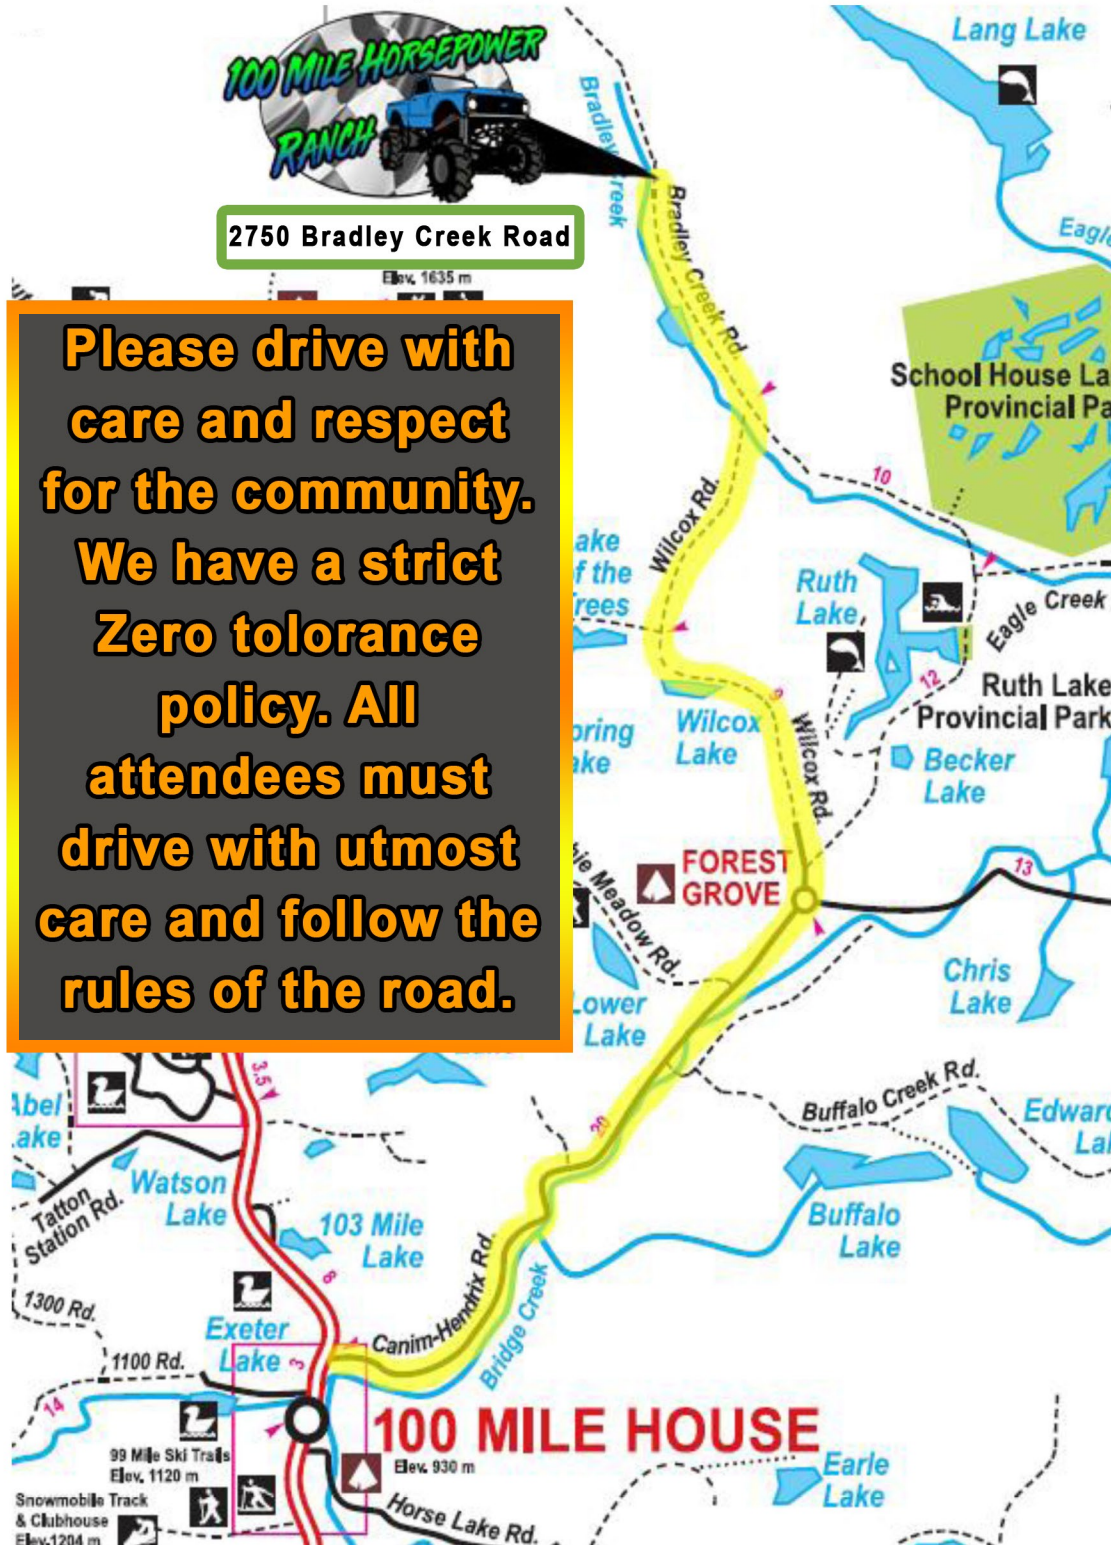

Directions to 100 Mile Horsepower Ranch

2750 Bradley Creek Road

Please drive with care and respect for the community. We have a strict Zero tolerance policy. All attendees must drive with utmost care and follow the rules of the road.

1. Coming from 100 Mile House, turn right at the lights onto Canim-Hendrix Lake Road towards Canim Lake Resort.
2. Enter Forest Grove and proceed straight at the 3-way stop onto Eagle Creek Road.
3. After Forest Grove its important to keep left onto Wilcox/ 500 Road. Watch for livestock.

4. Follow Wilcox Road, it will eventually continue on and change to Bradley Creek Road. Do not make any turns just follow it.
5. The destination will be shortly after the 20km marker and will be on the left hand side. Watch for signs!